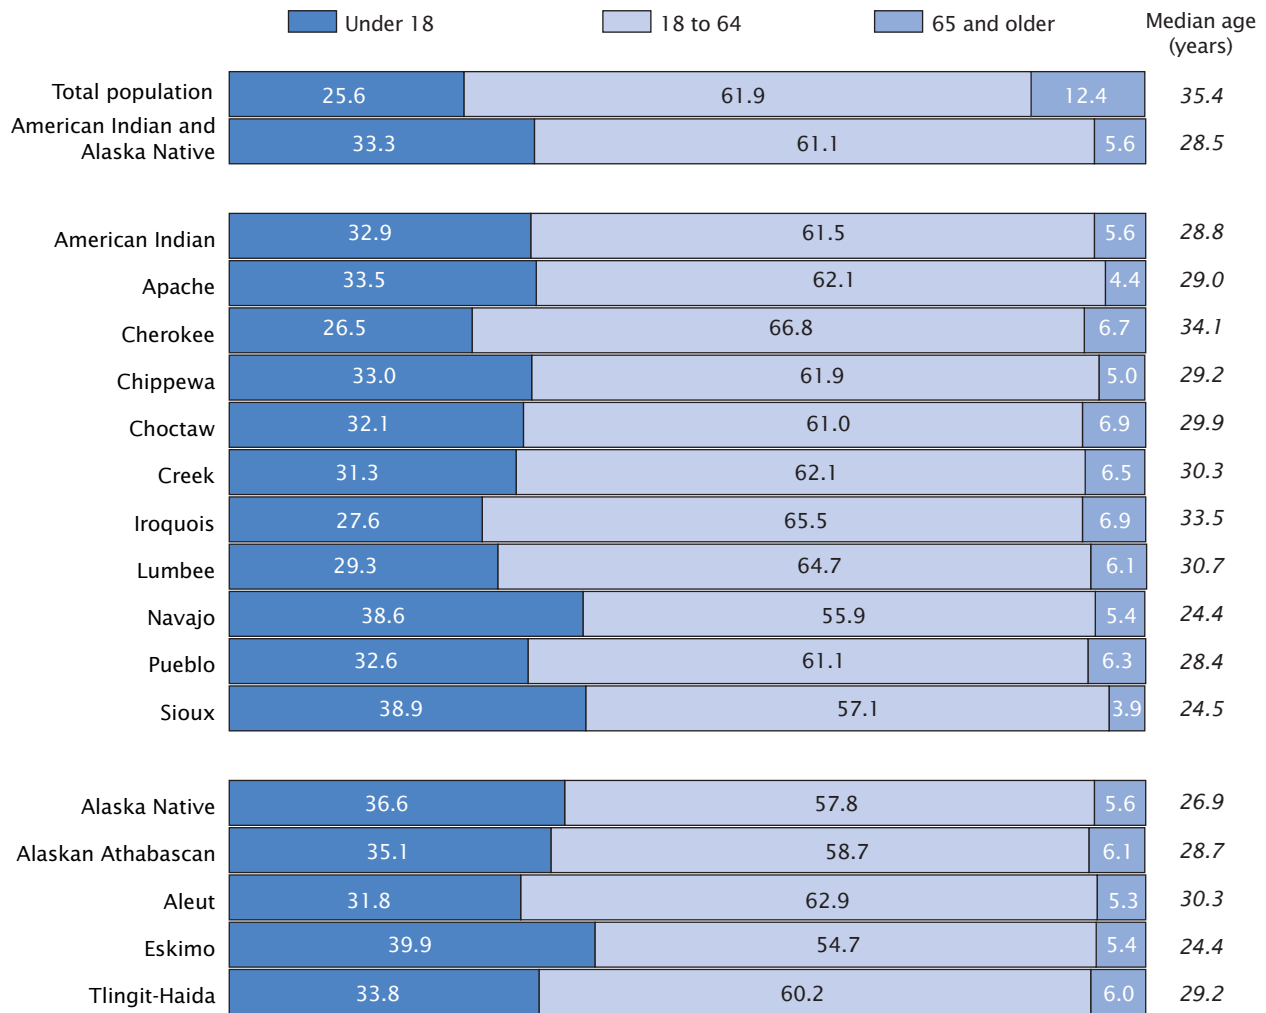

## The American Indian and Alaska Native population was younger than the total population.

- About 33 percent of the American Indian and Alaska Native population was under age 18, compared with 26 percent of the total population. In the older age group, 5.6 percent of the American Indian and Alaska Native population, compared with 12.4 percent of the total population, was 65 and older.
- The percentage under age 18 of American Indian tribal groupings ranged from 26 percent to 39 percent. The corresponding percentage among the Alaska Native tribal groupings ranged from 32 percent to 40 percent.
- Less than 10 percent of all American Indian tribal groupings were 65 and older.
- The median age of 29 years for American Indians and Alaska Natives was about 6 years younger than the national median of 35 years.

Figure 1.  
**Selected Age Groups and Median Age: 2000**

(Percent distribution. Data based on sample. For information on confidentiality protection, sampling error, nonsampling error, and definitions, see [www.census.gov/prod/cen2000/doc/sf4.pdf](http://www.census.gov/prod/cen2000/doc/sf4.pdf))

Note: Some percentages do not sum to 100.0 due to rounding.  
Source: U.S. Census Bureau, Census 2000 special tabulation.