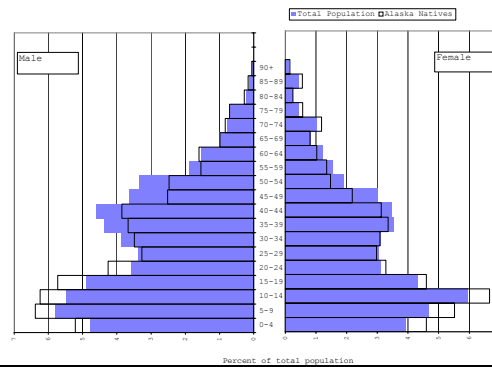

## Aleut Native Regional Corporation

Total and Alaska Natives Alone or in Combination, Aleut Corporation: 2000  
Population by Age and Sex

Total and Alaska Natives Alone or in Combination, Aleut Corporation: 2000  
Percent of Total Population

## Arctic Slope Native Regional Corporation

Total and Alaska Natives Alone or in Combination, Arctic Slope Corporation: 2000  
Population by Age and Sex

Total and Alaska Natives Alone or in Combination, Arctic Slope Corporation: 2000  
Percent of Total Population

## Bering Straits Native Regional Corporation

Total and Alaska Natives Alone or in Combination, Bering Straits Corporation: 2000  
Population by Age and Sex

Total and Alaska Natives Alone or in Combination, Bering Straits Corporation: 2000  
Percent of Total Population