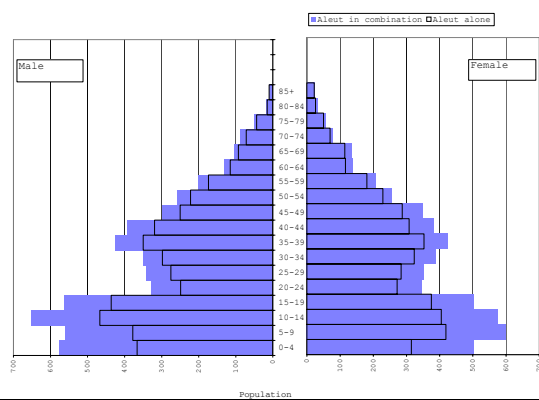

# Alaska Natives Alone and In Combination

Alaska Natives Alone and in Combination, Alaska: 2000  
Population by Age and Sex

Alaska Natives Alone and in Combination, Alaska: 2000  
Percent of Total Population

# Athabaskan

Athabaskan Alone and in Combination, Alaska: 2000  
Population by Age and Sex

Athabaskan Alone and in Combination, Alaska: 2000  
Percent of Total Population

# Aleuts

Aleut alone and in combination, Alaska: 2000  
Population by Age and Sex

Aleut alone and in combination, Alaska: 2000  
Percent of Total Population

## Eskimos

Eskimo alone or in combination, Alaska: 2000  
Population by Age and Sex

Eskimo alone or in combination, Alaska: 2000  
Percent of Total Population