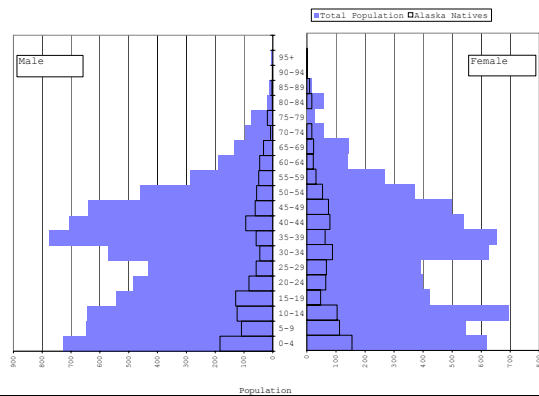

Koniag Native Regional Corporation

Total and Alaska Natives Alone or in Combination, Koniag Corporation: 2000
Population by Age and Sex