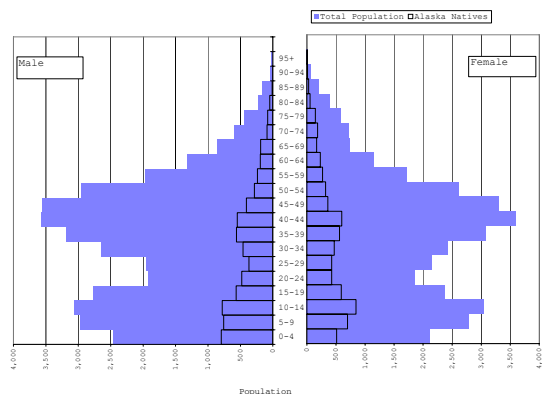

Sealaska Native Regional Corporation

Total and Alaska Natives Alone or in Combination, Sealaska Corporation: 2000
Population by Age and Sex