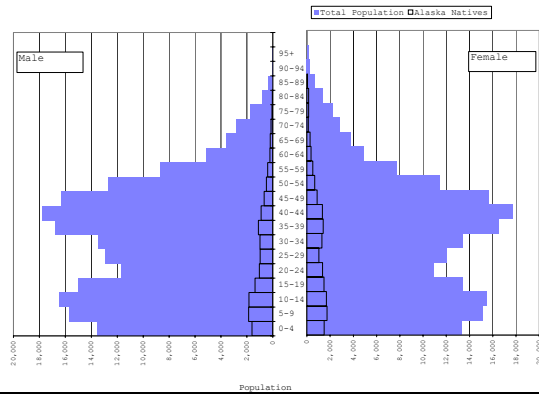

Cook Inlet Native Regional Corporation

Total and Alaska Natives Alone or in Combination, Cook Inlet Corporation: 2000
Population by Age and Sex