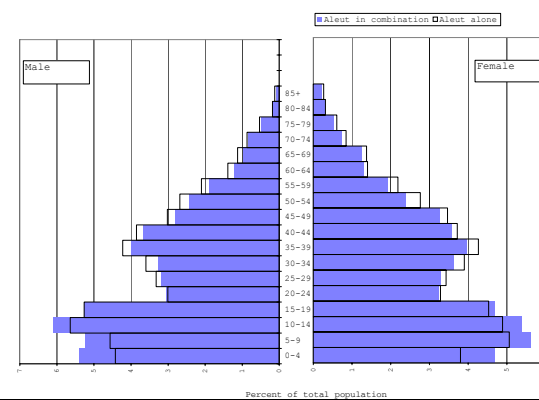

# Alaska Natives Alone and In Combination

Alaska Natives Alone and in Combination, Alaska: 2000  
Population by Age and Sex

Alaska Natives Alone and in Combination, Alaska: 2000  
Percent of Total Population

# Athabaskan

Athabaskan Alone and in Combination, Alaska: 2000  
Population by Age and Sex

Athabaskan Alone and in Combination, Alaska: 2000  
Percent of Total Population

# Aleuts

Aleut alone and in combination, Alaska: 2000  
Population by Age and Sex

Aleut alone and in combination, Alaska: 2000  
Percent of Total Population