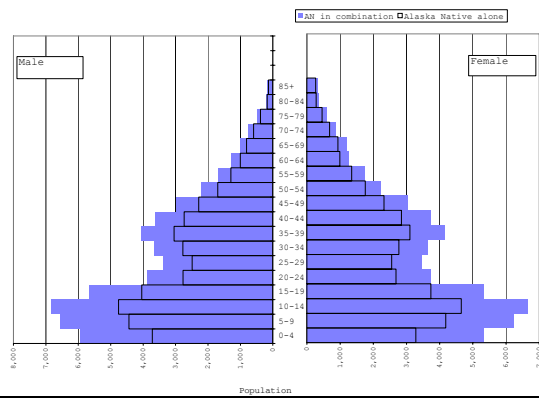

## American Indians Alone and In combination

American Indians Alone and in Combination, Alaska: 2000

American Indians Alone and in Combination, Alaska: 2000

# Alaska Natives Alone and In Combination

Alaska Natives Alone and in Combination, Alaska: 2000  
Population by Age and Sex

Alaska Natives Alone and in Combination, Alaska: 2000  
Percent of Total Population

# Athabaskan

Athabaskan Alone and in Combination, Alaska: 2000  
Population by Age and Sex

Athabaskan Alone and in Combination, Alaska: 2000  
Percent of Total Population