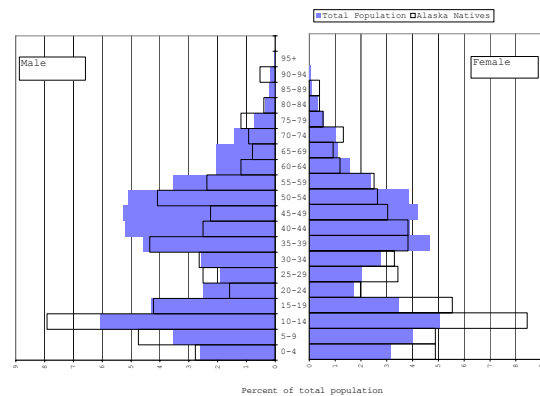

# Aleuts

Aleut alone and in combination, Alaska: 2000  
Population by Age and Sex

Aleut alone and in combination, Alaska: 2000  
Percent of Total Population

## Eskimos

Eskimo alone or in combination, Alaska: 2000  
Population by Age and Sex

Eskimo alone or in combination, Alaska: 2000  
Percent of Total Population

## Tlingit-Haida

Tlingit-Haida alone and in combination, Alaska: 2000  
Population by Age and Sex

Tlingit-Haida alone and in combination, Alaska: 2000  
Percent of Total Population

## Ahtna Native Regional Corporation

Total and Alaska Natives Alone or in Combination, Ahtna Corporation: 2000  
Population by Age and Sex

Total and Alaska Natives Alone or in Combination, Ahtna Corporation: 2000  
Percent of Total Population