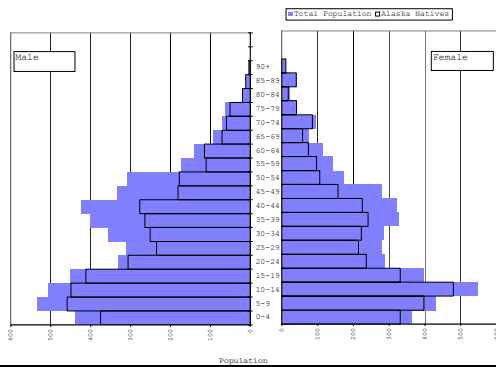

## Aleut Native Regional Corporation

Total and Alaska Natives Alone or in Combination, Aleut Corporation: 2000  
Population by Age and Sex

Total and Alaska Natives Alone or in Combination, Aleut Corporation: 2000  
Percent of Total Population

## Arctic Slope Native Regional Corporation

Total and Alaska Natives Alone or in Combination, Arctic Slope Corporation: 2000  
Population by Age and Sex

Total and Alaska Natives Alone or in Combination, Arctic Slope Corporation: 2000  
Percent of Total Population

## Bering Straits Native Regional Corporation

Total and Alaska Natives Alone or in Combination, Bering Straits Corporation: 2000  
Population by Age and Sex

Total and Alaska Natives Alone or in Combination, Bering Straits Corporation: 2000  
Percent of Total Population