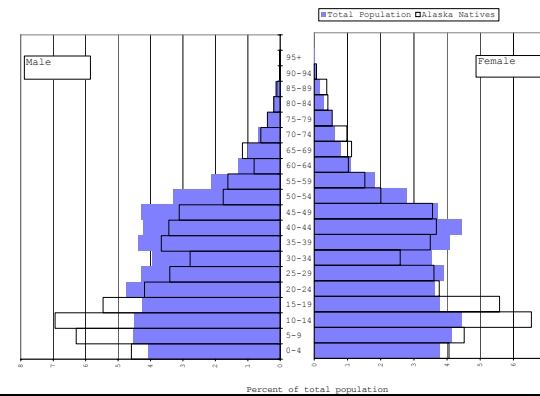

Total and Alaska Natives Alone or in Combination, Doyon Corporation: 2000
Percent of Total Population