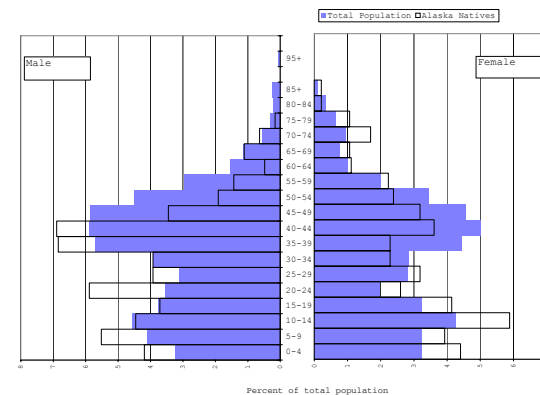

## Bering Straits Native Regional Corporation

Total and Alaska Natives Alone or in Combination, Bering Straits Corporation: 2000  
Population by Age and Sex

Total and Alaska Natives Alone or in Combination, Bering Straits Corporation: 2000  
Percent of Total Population

## Bristol Bay Native Regional Corporation

Total and Alaska Natives Alone or in Combination, Bristol Bay Corporation: 2000  
Population by Age and Sex

Total and Alaska Natives Alone or in Combination, Bristol Bay Corporation: 2000  
Percent of Total Population

## Calista Native Regional Corporation

Total and Alaska Natives Alone or in Combination, Calista Corporation: 2000  
Population by Age and Sex

Total and Alaska Natives Alone or in Combination, Calista Corporation: 2000  
Percent of Total Population

## Chugach Native Regional Corporation

Total and Alaska Natives Alone or in Combination, Chugach Corporation: 2000  
Population by Age and Sex

Total and Alaska Natives Alone or in Combination, Chugach Corporation: 2000  
Percent of Total Population