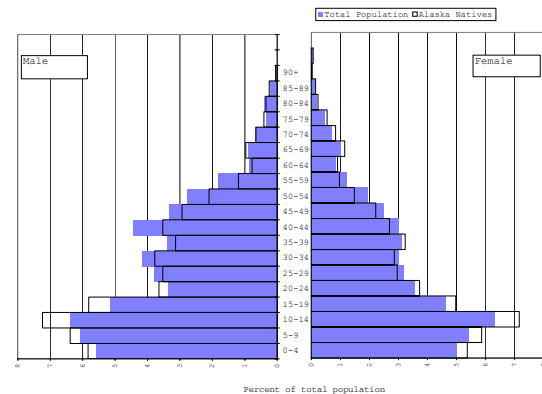

Total and Alaska Natives Alone or in Combination, NANA Corporation: 2000
Percent of Total Population