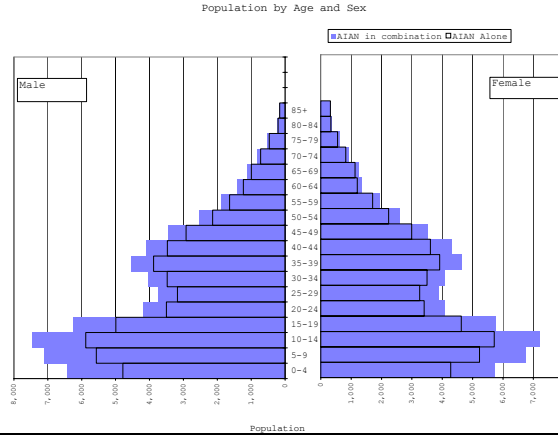

# Population Pyramids – Alaska Natives in Alaska

## Total population and Alaska Natives

Total and Alaska Natives Alone or in Combination, Total Alaska: 2000

Total and Alaska Natives Alone or in Combination, Total Alaska: 2000

## American Indians and Alaska Natives Alone and in Combination

American Indians and Alaska Natives Alone and in Combination, Alaska: 2000

American Indians and Alaska Natives Alone and in Combination, Alaska: 2000

## American Indians Alone and In combination

American Indians Alone and in Combination, Alaska: 2000

American Indians Alone and in Combination, Alaska: 2000