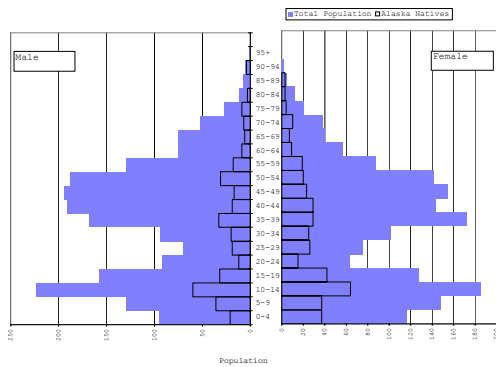

# Aleuts

Aleut alone and in combination, Alaska: 2000  
Population by Age and Sex

Aleut alone and in combination, Alaska: 2000  
Percent of Total Population

## Eskimos

Eskimo alone or in combination, Alaska: 2000  
Population by Age and Sex

Eskimo alone or in combination, Alaska: 2000  
Percent of Total Population

## Tlingit-Haida

Tlingit-Haida alone and in combination, Alaska: 2000  
Population by Age and Sex

Tlingit-Haida alone and in combination, Alaska: 2000  
Percent of Total Population

## Ahtna Native Regional Corporation

Total and Alaska Natives Alone or in Combination, Ahtna Corporation: 2000  
Population by Age and Sex

Total and Alaska Natives Alone or in Combination, Ahtna Corporation: 2000  
Percent of Total Population