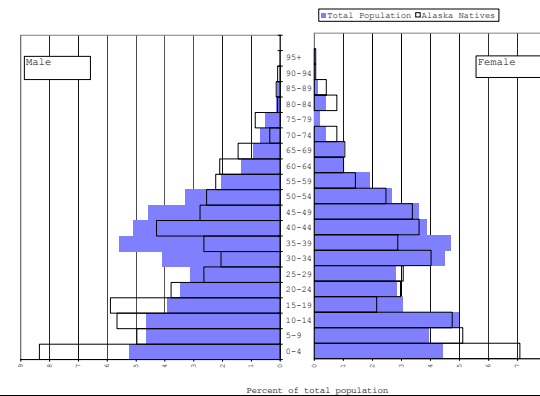

Total and Alaska Natives Alone or in Combination, Koniag Corporation: 2000
Percent of Total Population