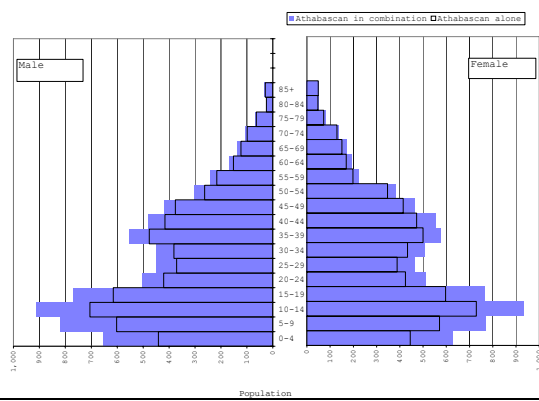

## American Indians Alone and In combination

American Indians Alone and in Combination, Alaska: 2000

American Indians Alone and in Combination, Alaska: 2000

# Alaska Natives Alone and In Combination

Alaska Natives Alone and in Combination, Alaska: 2000  
Population by Age and Sex

Alaska Natives Alone and in Combination, Alaska: 2000  
Percent of Total Population

# Athabaskan

Athabaskan Alone and in Combination, Alaska: 2000  
Population by Age and Sex

Athabaskan Alone and in Combination, Alaska: 2000  
Percent of Total Population

# Aleuts

Aleut alone and in combination, Alaska: 2000  
Population by Age and Sex

Aleut alone and in combination, Alaska: 2000  
Percent of Total Population