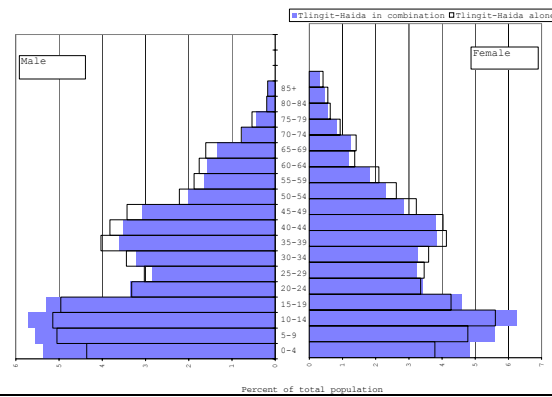

# Athabaskan

Athabaskan Alone and in Combination, Alaska: 2000  
Population by Age and Sex

Athabaskan Alone and in Combination, Alaska: 2000  
Percent of Total Population

# Aleuts

Aleut alone and in combination, Alaska: 2000  
Population by Age and Sex

Aleut alone and in combination, Alaska: 2000  
Percent of Total Population

## Eskimos

Eskimo alone or in combination, Alaska: 2000  
Population by Age and Sex

Eskimo alone or in combination, Alaska: 2000  
Percent of Total Population

## Tlingit-Haida

Tlingit-Haida alone and in combination, Alaska: 2000  
Population by Age and Sex

Tlingit-Haida alone and in combination, Alaska: 2000  
Percent of Total Population