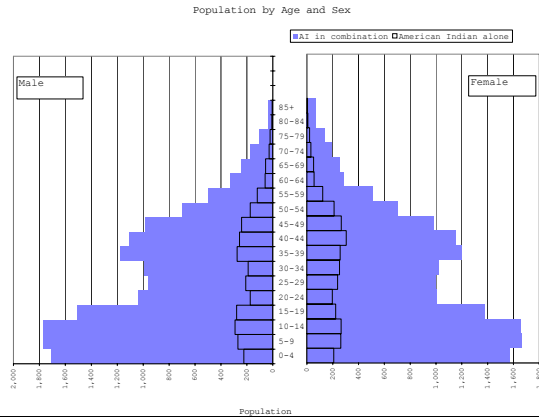

## Total population and Alaska Natives

Total and Alaska Natives Alone or in Combination, Total Alaska: 2000

Total and Alaska Natives Alone or in Combination, Total Alaska: 2000

## American Indians and Alaska Natives Alone and in Combination

American Indians and Alaska Natives Alone and in Combination, Alaska: 2000

American Indians and Alaska Natives Alone and in Combination, Alaska: 2000

## American Indians Alone and In combination

American Indians Alone and in Combination, Alaska: 2000

American Indians Alone and in Combination, Alaska: 2000

# Alaska Natives Alone and In Combination

Alaska Natives Alone and in Combination, Alaska: 2000  
Population by Age and Sex

Alaska Natives Alone and in Combination, Alaska: 2000  
Percent of Total Population