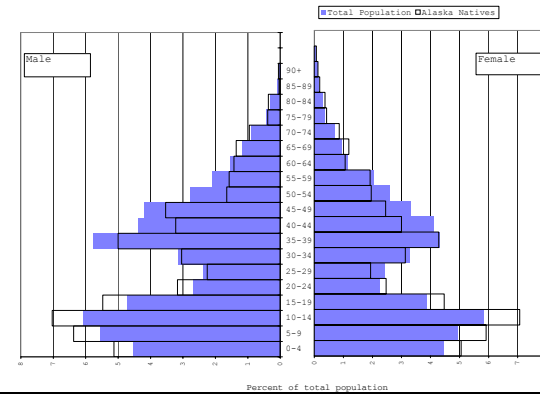

## Arctic Slope Native Regional Corporation

Total and Alaska Natives Alone or in Combination, Arctic Slope Corporation: 2000  
Population by Age and Sex

Total and Alaska Natives Alone or in Combination, Arctic Slope Corporation: 2000  
Percent of Total Population

## Bering Straits Native Regional Corporation

Total and Alaska Natives Alone or in Combination, Bering Straits Corporation: 2000  
Population by Age and Sex

Total and Alaska Natives Alone or in Combination, Bering Straits Corporation: 2000  
Percent of Total Population

## Bristol Bay Native Regional Corporation

Total and Alaska Natives Alone or in Combination, Bristol Bay Corporation: 2000  
Population by Age and Sex

Total and Alaska Natives Alone or in Combination, Bristol Bay Corporation: 2000  
Percent of Total Population