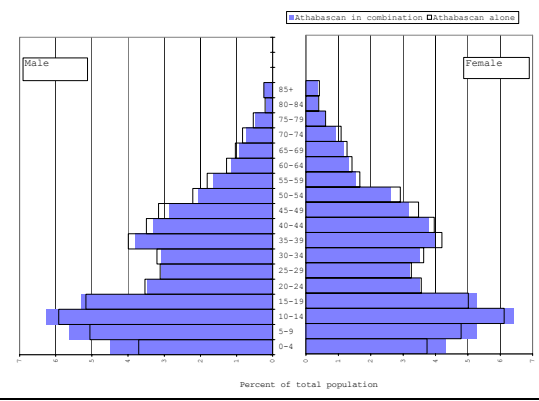

## American Indians Alone and In combination

American Indians Alone and in Combination, Alaska: 2000

American Indians Alone and in Combination, Alaska: 2000

# Alaska Natives Alone and In Combination

Alaska Natives Alone and in Combination, Alaska: 2000  
Population by Age and Sex

Alaska Natives Alone and in Combination, Alaska: 2000  
Percent of Total Population

# Athabaskan

Athabaskan Alone and in Combination, Alaska: 2000  
Population by Age and Sex

Athabaskan Alone and in Combination, Alaska: 2000  
Percent of Total Population

# Aleuts

Aleut alone and in combination, Alaska: 2000  
Population by Age and Sex

Aleut alone and in combination, Alaska: 2000  
Percent of Total Population