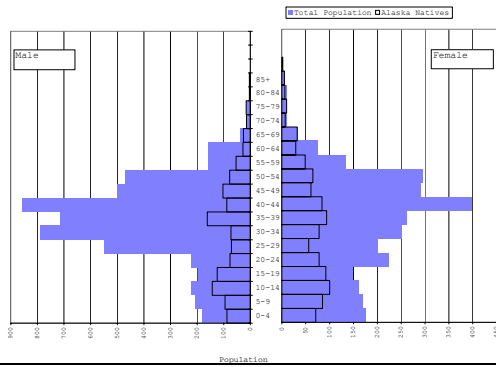

## Eskimos

Eskimo alone or in combination, Alaska: 2000  
Population by Age and Sex

Eskimo alone or in combination, Alaska: 2000  
Percent of Total Population

## Tlingit-Haida

Tlingit-Haida alone and in combination, Alaska: 2000  
Population by Age and Sex

Tlingit-Haida alone and in combination, Alaska: 2000  
Percent of Total Population

## Ahtna Native Regional Corporation

Total and Alaska Natives Alone or in Combination, Ahtna Corporation: 2000  
Population by Age and Sex

Total and Alaska Natives Alone or in Combination, Ahtna Corporation: 2000  
Percent of Total Population

## Aleut Native Regional Corporation

Total and Alaska Natives Alone or in Combination, Aleut Corporation: 2000  
Population by Age and Sex

Total and Alaska Natives Alone or in Combination, Aleut Corporation: 2000  
Percent of Total Population