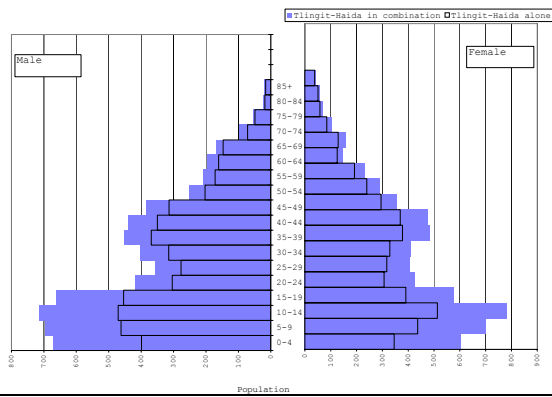

# Athabaskan

Athabaskan Alone and in Combination, Alaska: 2000  
Population by Age and Sex

Athabaskan Alone and in Combination, Alaska: 2000  
Percent of Total Population

# Aleuts

Aleut alone and in combination, Alaska: 2000  
Population by Age and Sex

Aleut alone and in combination, Alaska: 2000  
Percent of Total Population

## Eskimos

Eskimo alone or in combination, Alaska: 2000  
Population by Age and Sex

Eskimo alone or in combination, Alaska: 2000  
Percent of Total Population

## Tlingit-Haida

Tlingit-Haida alone and in combination, Alaska: 2000  
Population by Age and Sex

Tlingit-Haida alone and in combination, Alaska: 2000  
Percent of Total Population