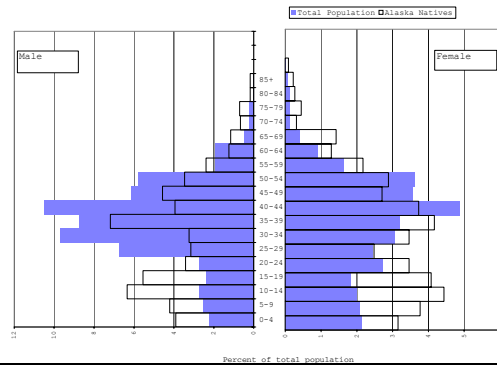

## Tlingit-Haida

Tlingit-Haida alone and in combination, Alaska: 2000  
Population by Age and Sex

Tlingit-Haida alone and in combination, Alaska: 2000  
Percent of Total Population

## Ahtna Native Regional Corporation

Total and Alaska Natives Alone or in Combination, Ahtna Corporation: 2000  
Population by Age and Sex

Total and Alaska Natives Alone or in Combination, Ahtna Corporation: 2000  
Percent of Total Population

## Aleut Native Regional Corporation

Total and Alaska Natives Alone or in Combination, Aleut Corporation: 2000  
Population by Age and Sex

Total and Alaska Natives Alone or in Combination, Aleut Corporation: 2000  
Percent of Total Population