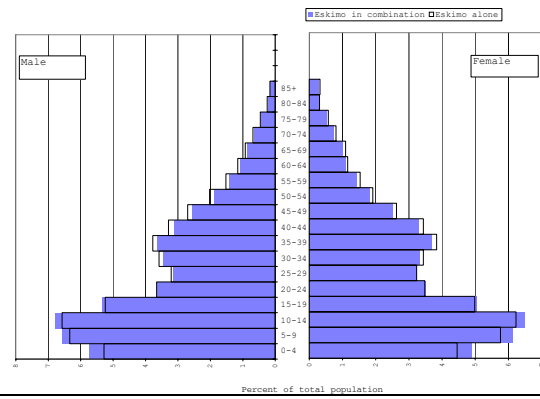

# Athabaskan

Athabaskan Alone and in Combination, Alaska: 2000  
Population by Age and Sex

Athabaskan Alone and in Combination, Alaska: 2000  
Percent of Total Population

# Aleuts

Aleut alone and in combination, Alaska: 2000  
Population by Age and Sex

Aleut alone and in combination, Alaska: 2000  
Percent of Total Population

## Eskimos

Eskimo alone or in combination, Alaska: 2000  
Population by Age and Sex

Eskimo alone or in combination, Alaska: 2000  
Percent of Total Population