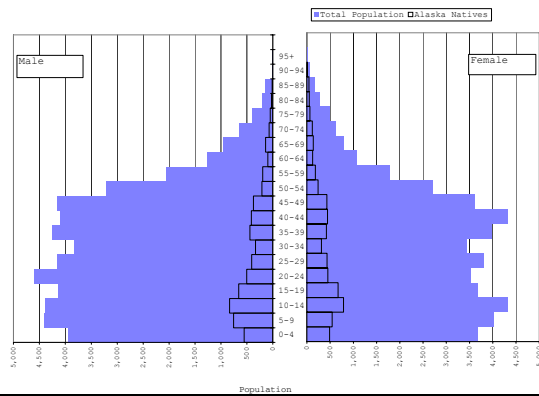

Doyon Native Regional Corporation

Total and Alaska Natives Alone or in Combination, Doyon Corporation: 2000
Population by Age and Sex