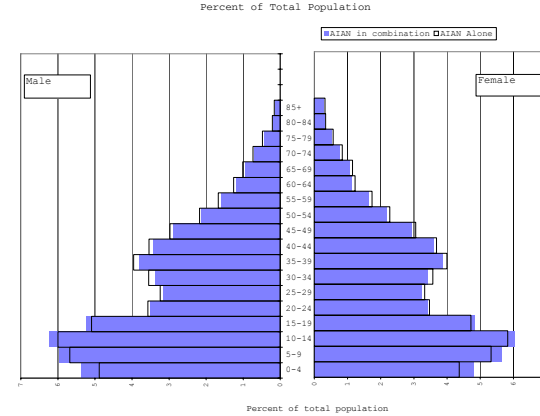

# Population Pyramids – Alaska Natives in Alaska

## Total population and Alaska Natives

Total and Alaska Natives Alone or in Combination, Total Alaska: 2000

Total and Alaska Natives Alone or in Combination, Total Alaska: 2000

## American Indians and Alaska Natives Alone and in Combination

American Indians and Alaska Natives Alone and in Combination, Alaska: 2000

American Indians and Alaska Natives Alone and in Combination, Alaska: 2000

## American Indians Alone and In combination

American Indians Alone and in Combination, Alaska: 2000

American Indians Alone and in Combination, Alaska: 2000