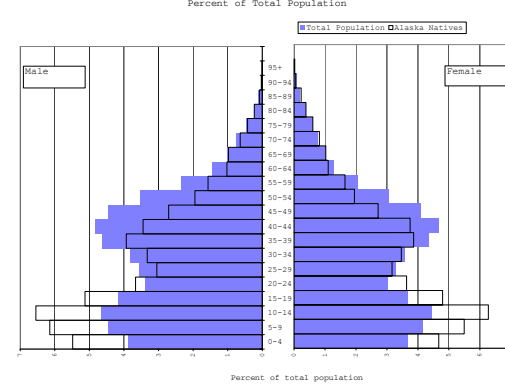

# Population Pyramids – Alaska Natives in Alaska

## Total population and Alaska Natives

Total and Alaska Natives Alone or in Combination, Total Alaska: 2000

Total and Alaska Natives Alone or in Combination, Total Alaska: 2000

## American Indians and Alaska Natives Alone and in Combination

American Indians and Alaska Natives Alone and in Combination, Alaska: 2000

American Indians and Alaska Natives Alone and in Combination, Alaska: 2000

## American Indians Alone and In combination

American Indians Alone and in Combination, Alaska: 2000

American Indians Alone and in Combination, Alaska: 2000