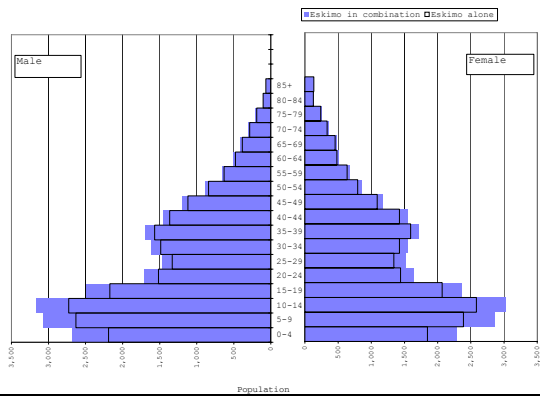

# Alaska Natives Alone and In Combination

Alaska Natives Alone and in Combination, Alaska: 2000  
Population by Age and Sex

Alaska Natives Alone and in Combination, Alaska: 2000  
Percent of Total Population

# Athabaskan

Athabaskan Alone and in Combination, Alaska: 2000  
Population by Age and Sex

Athabaskan Alone and in Combination, Alaska: 2000  
Percent of Total Population

# Aleuts

Aleut alone and in combination, Alaska: 2000  
Population by Age and Sex

Aleut alone and in combination, Alaska: 2000  
Percent of Total Population

## Eskimos

Eskimo alone or in combination, Alaska: 2000  
Population by Age and Sex

Eskimo alone or in combination, Alaska: 2000  
Percent of Total Population