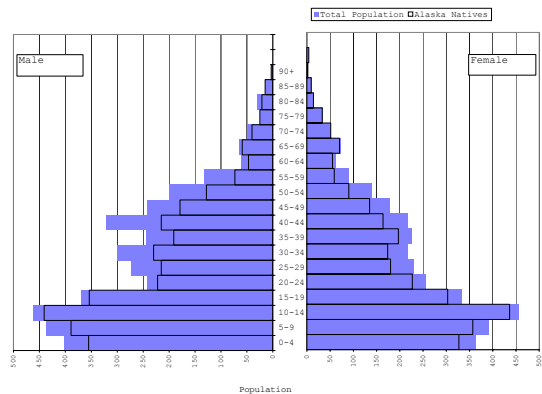

NANA Native Regional Corporation

Total and Alaska Natives Alone or in Combination, NANA Corporation: 2000
Population by Age and Sex