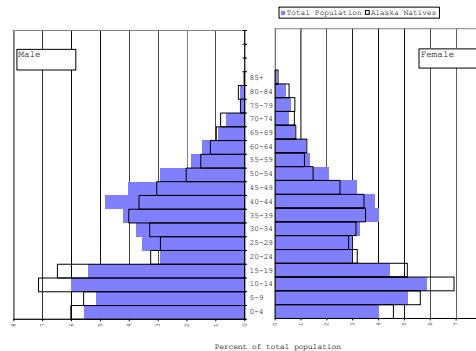

## Tlingit-Haida

Tlingit-Haida alone and in combination, Alaska: 2000  
Population by Age and Sex

Tlingit-Haida alone and in combination, Alaska: 2000  
Percent of Total Population

## Ahtna Native Regional Corporation

Total and Alaska Natives Alone or in Combination, Ahtna Corporation: 2000  
Population by Age and Sex

Total and Alaska Natives Alone or in Combination, Ahtna Corporation: 2000  
Percent of Total Population

## Aleut Native Regional Corporation

Total and Alaska Natives Alone or in Combination, Aleut Corporation: 2000  
Population by Age and Sex

Total and Alaska Natives Alone or in Combination, Aleut Corporation: 2000  
Percent of Total Population

## Arctic Slope Native Regional Corporation

Total and Alaska Natives Alone or in Combination, Arctic Slope Corporation: 2000  
Population by Age and Sex

Total and Alaska Natives Alone or in Combination, Arctic Slope Corporation: 2000  
Percent of Total Population