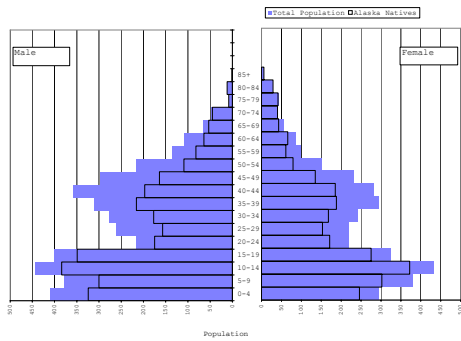

## Tlingit-Haida

Tlingit-Haida alone and in combination, Alaska: 2000  
Population by Age and Sex

Tlingit-Haida alone and in combination, Alaska: 2000  
Percent of Total Population

## Ahtna Native Regional Corporation

Total and Alaska Natives Alone or in Combination, Ahtna Corporation: 2000  
Population by Age and Sex

Total and Alaska Natives Alone or in Combination, Ahtna Corporation: 2000  
Percent of Total Population

## Aleut Native Regional Corporation

Total and Alaska Natives Alone or in Combination, Aleut Corporation: 2000  
Population by Age and Sex

Total and Alaska Natives Alone or in Combination, Aleut Corporation: 2000  
Percent of Total Population

## Arctic Slope Native Regional Corporation

Total and Alaska Natives Alone or in Combination, Arctic Slope Corporation: 2000  
Population by Age and Sex

Total and Alaska Natives Alone or in Combination, Arctic Slope Corporation: 2000  
Percent of Total Population