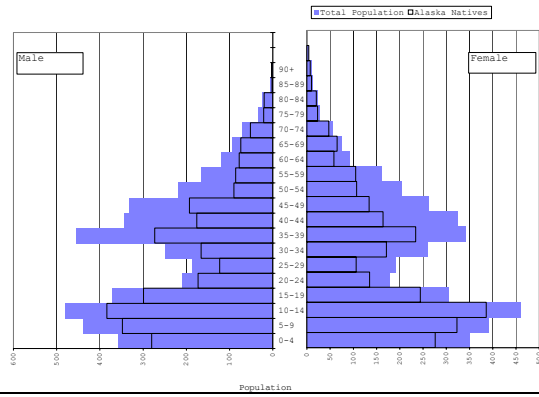

## Aleut Native Regional Corporation

Total and Alaska Natives Alone or in Combination, Aleut Corporation: 2000  
Population by Age and Sex

Total and Alaska Natives Alone or in Combination, Aleut Corporation: 2000  
Percent of Total Population

## Arctic Slope Native Regional Corporation

Total and Alaska Natives Alone or in Combination, Arctic Slope Corporation: 2000  
Population by Age and Sex

Total and Alaska Natives Alone or in Combination, Arctic Slope Corporation: 2000  
Percent of Total Population

## Bering Straits Native Regional Corporation

Total and Alaska Natives Alone or in Combination, Bering Straits Corporation: 2000  
Population by Age and Sex

Total and Alaska Natives Alone or in Combination, Bering Straits Corporation: 2000  
Percent of Total Population

## Bristol Bay Native Regional Corporation

Total and Alaska Natives Alone or in Combination, Bristol Bay Corporation: 2000  
Population by Age and Sex

Total and Alaska Natives Alone or in Combination, Bristol Bay Corporation: 2000  
Percent of Total Population