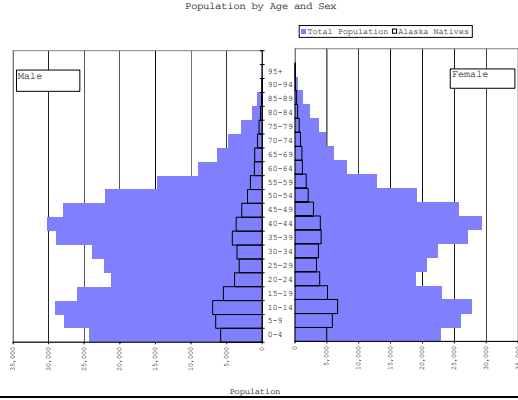

# Population Pyramids – Alaska Natives in Alaska

## Total population and Alaska Natives

Total and Alaska Natives Alone or in Combination, Total Alaska: 2000

Total and Alaska Natives Alone or in Combination, Total Alaska: 2000

## American Indians and Alaska Natives Alone and in Combination

American Indians and Alaska Natives Alone and in Combination, Alaska: 2000

American Indians and Alaska Natives Alone and in Combination, Alaska: 2000

# Athabaskan

Athabaskan Alone and in Combination, Alaska: 2000  
Population by Age and Sex

Athabaskan Alone and in Combination, Alaska: 2000  
Percent of Total Population