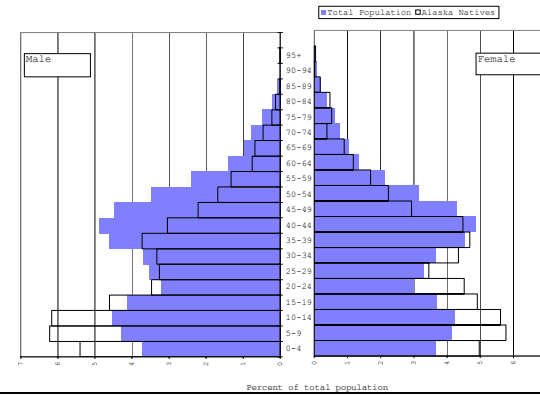

Total and Alaska Natives Alone or in Combination, Cook Inlet Corporation: 2000
Percent of Total Population