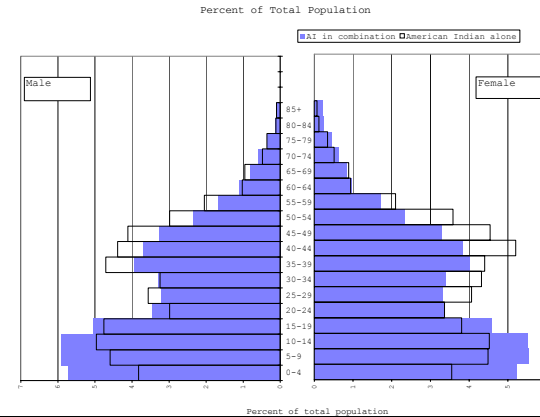

## Total population and Alaska Natives

Total and Alaska Natives Alone or in Combination, Total Alaska: 2000

Total and Alaska Natives Alone or in Combination, Total Alaska: 2000

## American Indians and Alaska Natives Alone and in Combination

American Indians and Alaska Natives Alone and in Combination, Alaska: 2000

American Indians and Alaska Natives Alone and in Combination, Alaska: 2000

## American Indians Alone and In combination

American Indians Alone and in Combination, Alaska: 2000

American Indians Alone and in Combination, Alaska: 2000

# Alaska Natives Alone and In Combination

Alaska Natives Alone and in Combination, Alaska: 2000  
Population by Age and Sex

Alaska Natives Alone and in Combination, Alaska: 2000  
Percent of Total Population