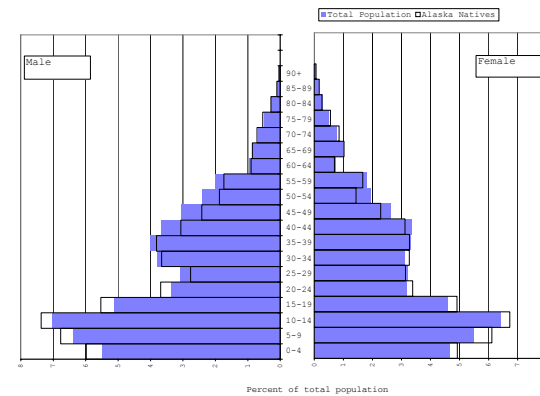

Total and Alaska Natives Alone or in Combination, Calista Corporation: 2000
Percent of Total Population