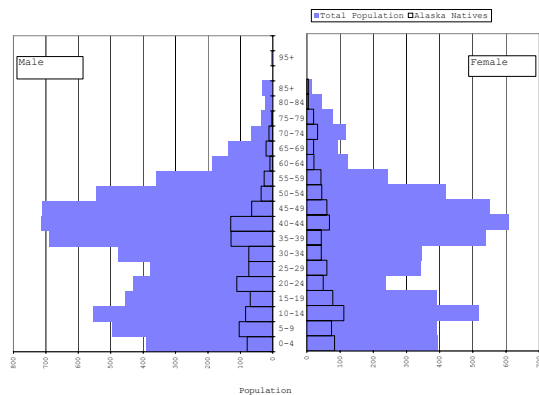

## Bristol Bay Native Regional Corporation

Total and Alaska Natives Alone or in Combination, Bristol Bay Corporation: 2000  
Population by Age and Sex

Total and Alaska Natives Alone or in Combination, Bristol Bay Corporation: 2000  
Percent of Total Population

## Calista Native Regional Corporation

Total and Alaska Natives Alone or in Combination, Calista Corporation: 2000  
Population by Age and Sex

Total and Alaska Natives Alone or in Combination, Calista Corporation: 2000  
Percent of Total Population

## Chugach Native Regional Corporation

Total and Alaska Natives Alone or in Combination, Chugach Corporation: 2000  
Population by Age and Sex

Total and Alaska Natives Alone or in Combination, Chugach Corporation: 2000  
Percent of Total Population