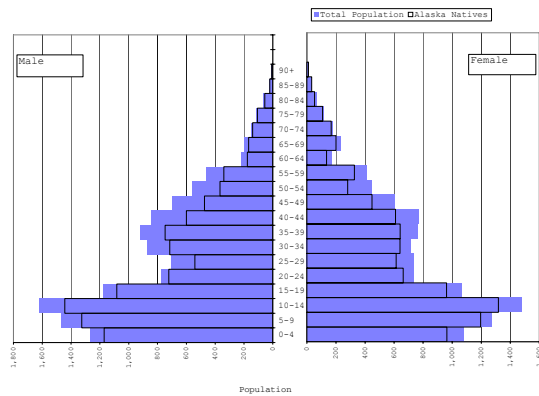

Calista Native Regional Corporation

Total and Alaska Natives Alone or in Combination, Calista Corporation: 2000
Population by Age and Sex