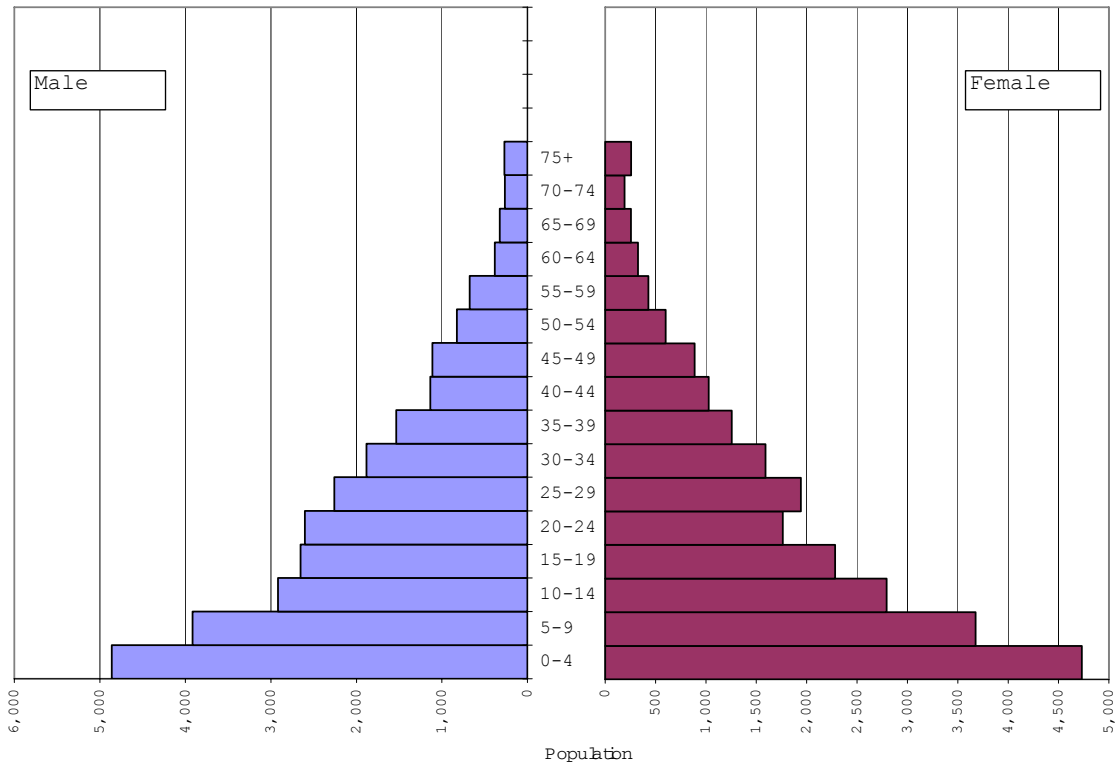

Alaska Natives: 1960

1. Population by Age and Sex