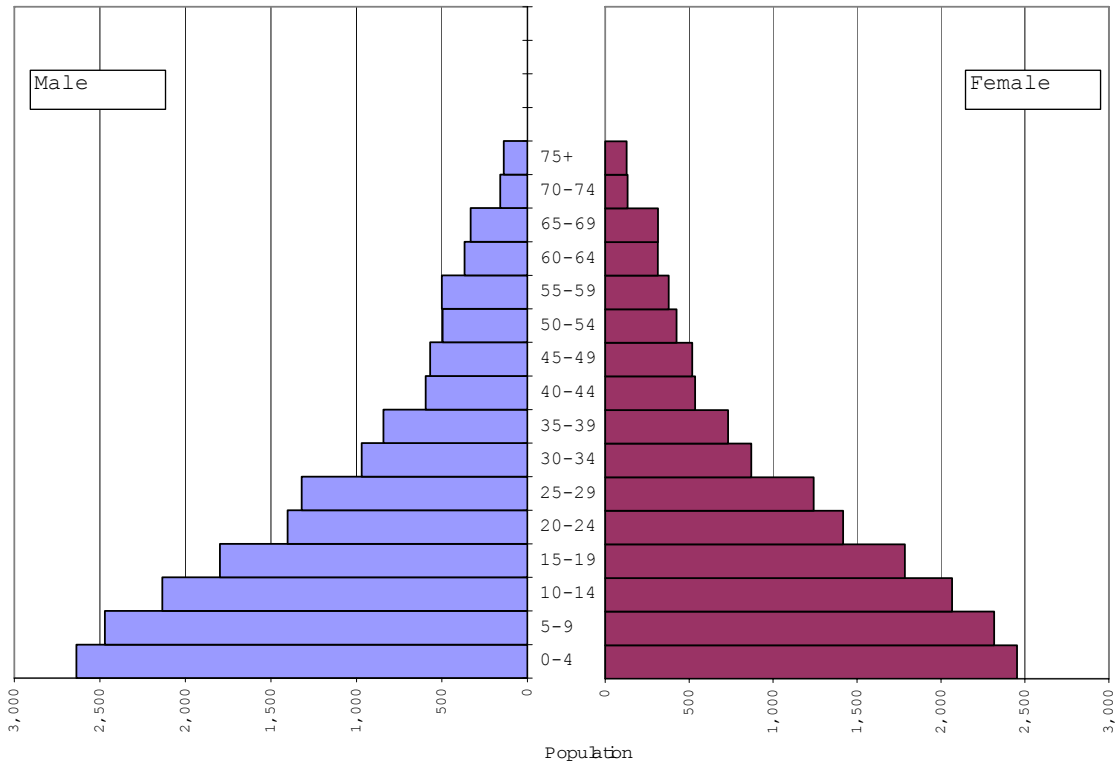

# ALASKA NATIVES POPULATION PYRAMIDS 1890 to 2000

Alaska Natives: 1890  
1. Population by Age and Sex

Alaska Natives: 1910  
 1. Population by Age and Sex

Alaska Natives: 1920  
 1. Population by Age and Sex

# Alaska Natives: 1930

## 1. Population by Age and Sex