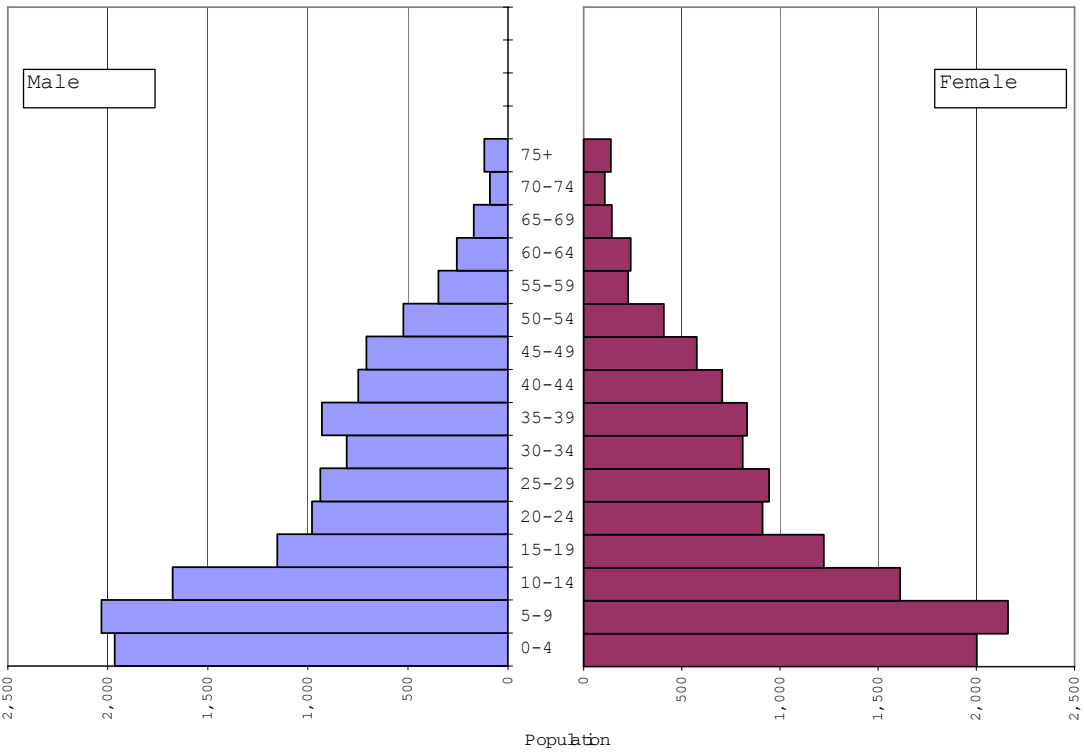

# ALASKA NATIVES POPULATION PYRAMIDS 1890 to 2000

Alaska Natives: 1890  
1. Population by Age and Sex

Alaska Natives: 1910  
 1. Population by Age and Sex

Alaska Natives: 1920  
 1. Population by Age and Sex

# Alaska Natives: 1930

## 1. Population by Age and Sex