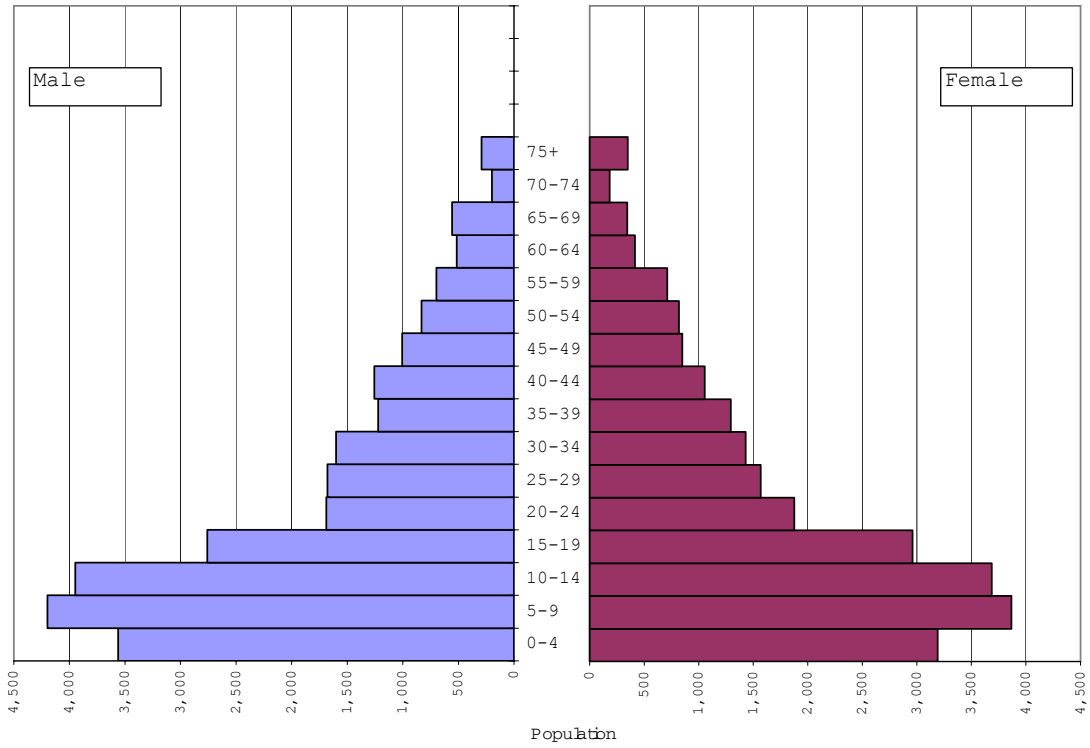

Alaska Natives: 1970
1. Population by Age and Sex

Alaska Natives: 1980
1. Population by Age and Sex