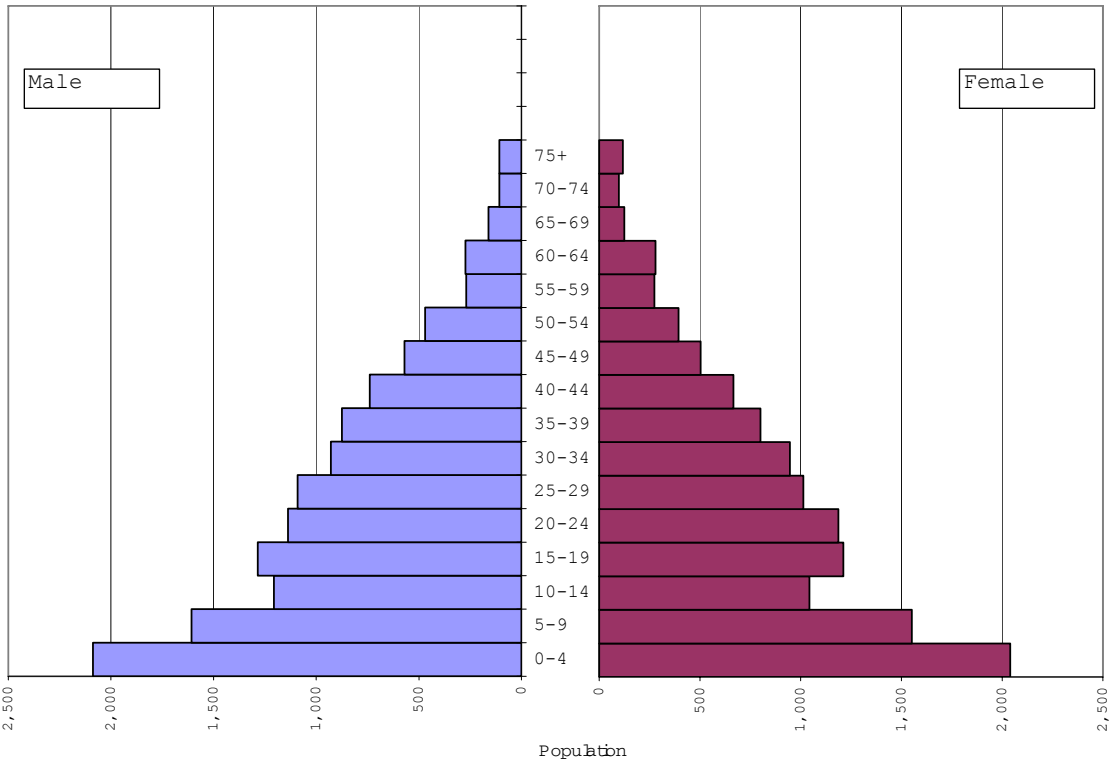

# ALASKA NATIVES POPULATION PYRAMIDS 1890 to 2000

Alaska Natives: 1890  
1. Population by Age and Sex

Alaska Natives: 1910  
 1. Population by Age and Sex

Alaska Natives: 1920  
 1. Population by Age and Sex

# Alaska Natives: 1930

## 1. Population by Age and Sex