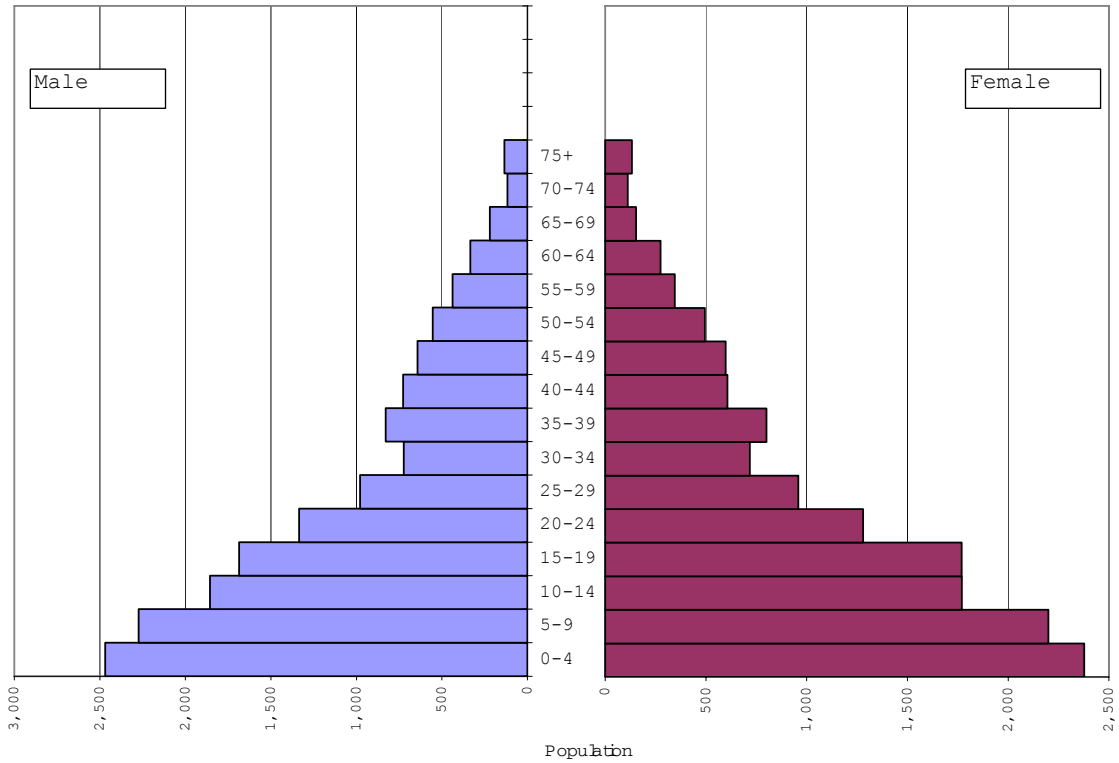

# ALASKA NATIVES POPULATION PYRAMIDS 1890 to 2000

Alaska Natives: 1890  
1. Population by Age and Sex

Alaska Natives: 1910  
 1. Population by Age and Sex

Alaska Natives: 1920  
 1. Population by Age and Sex

# Alaska Natives: 1930

## 1. Population by Age and Sex