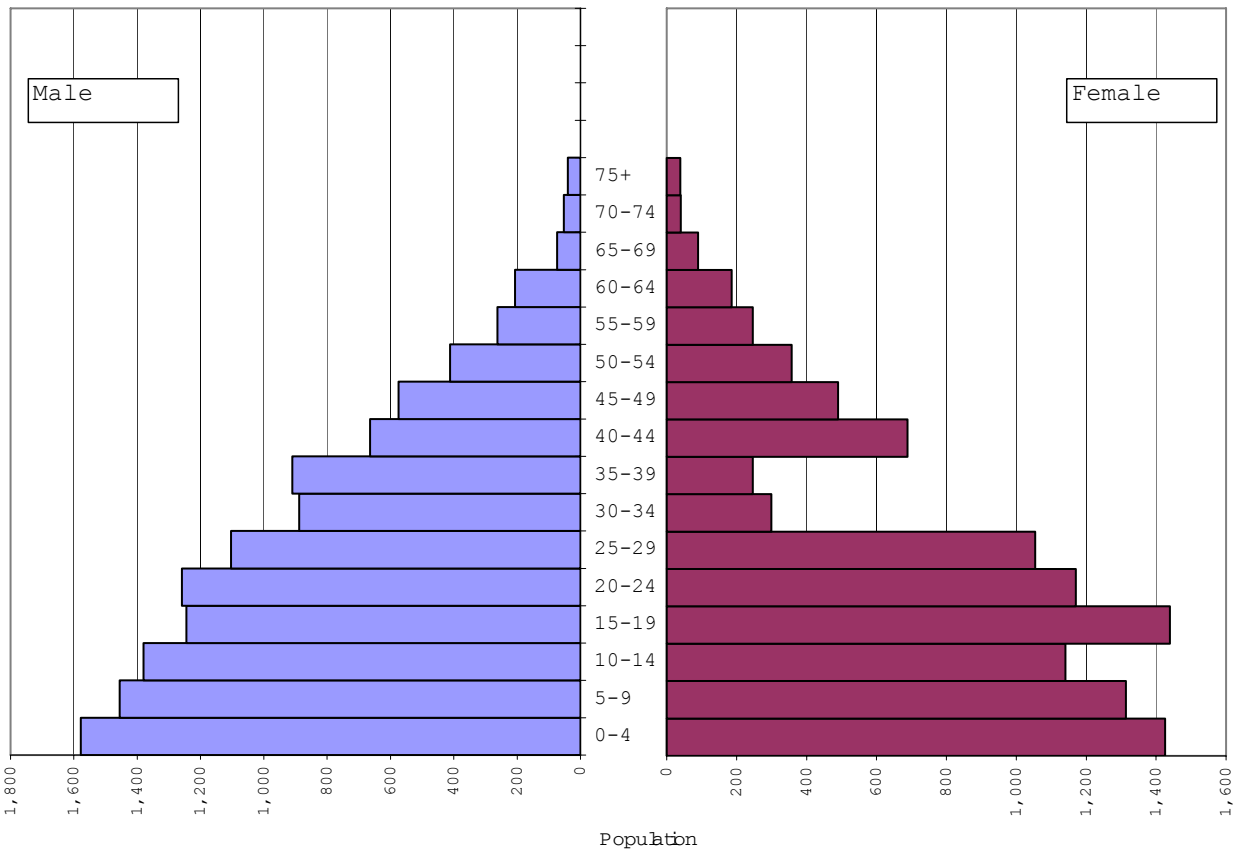

# ALASKA NATIVES POPULATION PYRAMIDS 1890 to 2000

Alaska Natives: 1890  
1. Population by Age and Sex

Alaska Natives: 1910  
 1. Population by Age and Sex

Alaska Natives: 1920  
 1. Population by Age and Sex

# Alaska Natives: 1930

## 1. Population by Age and Sex