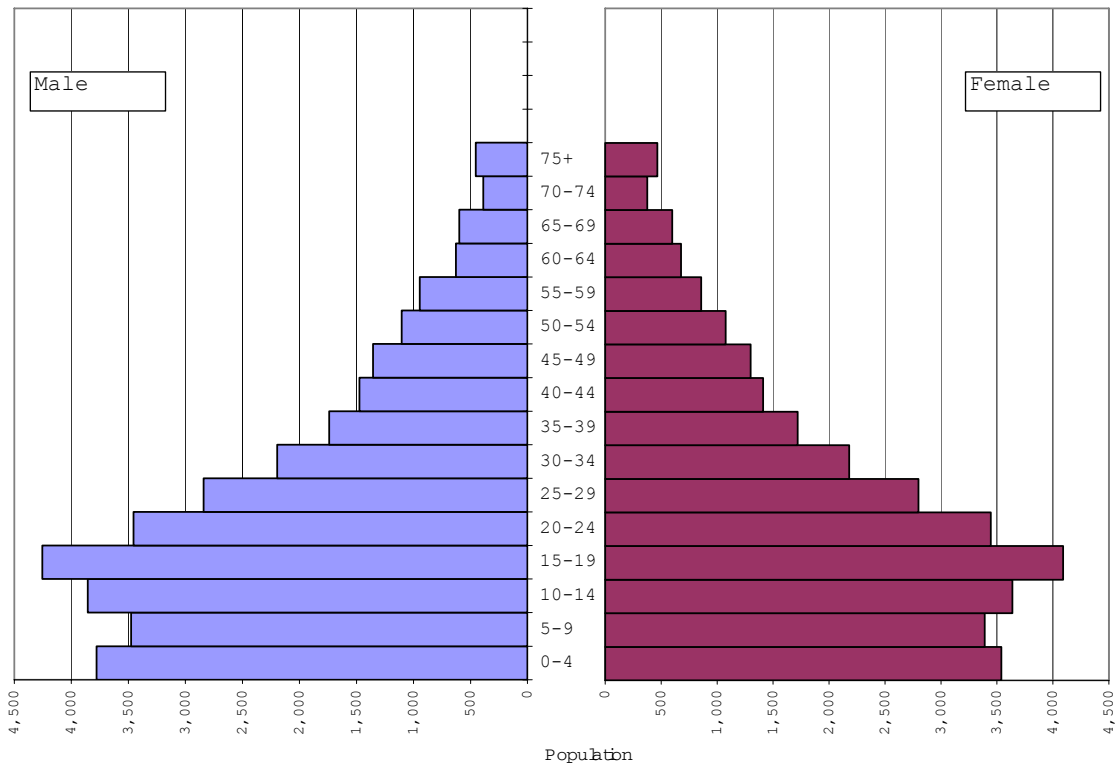

Alaska Natives: 1970
1. Population by Age and Sex

Alaska Natives: 1980
1. Population by Age and Sex