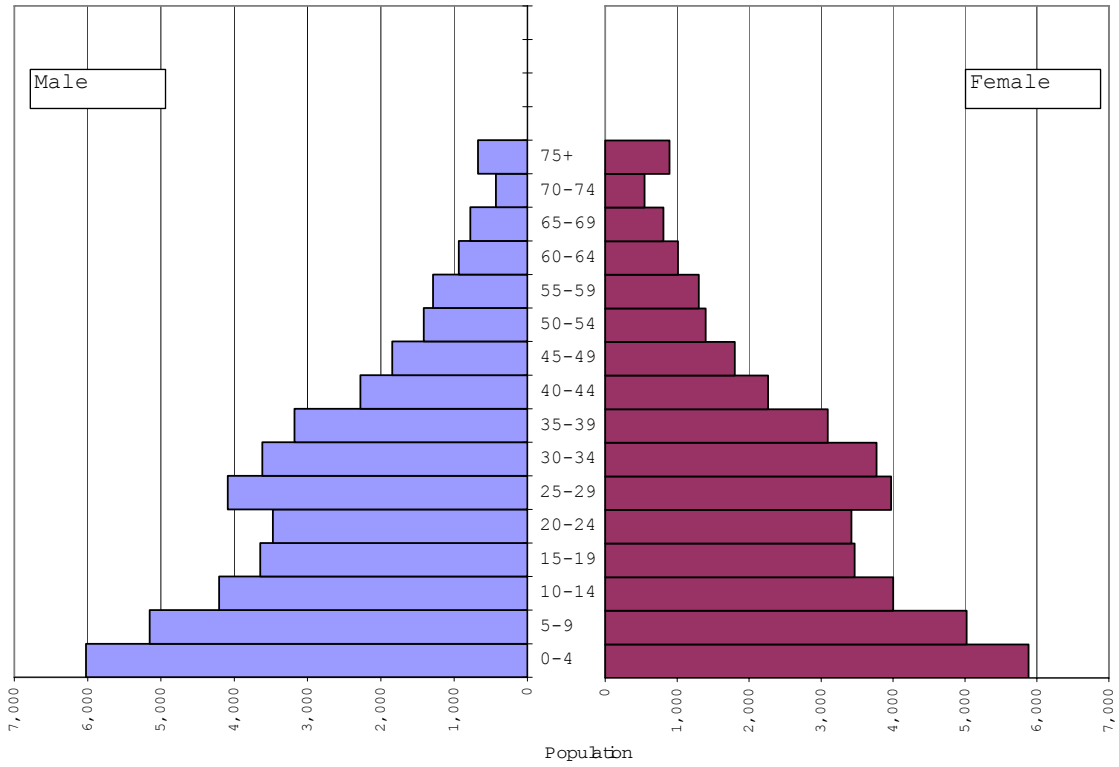

# ALASKA NATIVES POPULATION PYRAMIDS 1890 to 2000

Alaska Natives: 1890  
1. Population by Age and Sex

Alaska Natives: 1910  
 1. Population by Age and Sex

Alaska Natives: 1920  
 1. Population by Age and Sex

## 1. Population by Age and Sex

# Alaska Natives: 1960

## 1. Population by Age and Sex

Alaska Natives: 1970  
 1. Population by Age and Sex

Alaska Natives: 1980  
 1. Population by Age and Sex

Alaska Natives: 1990  
 1. Population by Age and Sex

Alaska Natives: 2000  
 1. Population by Age and Sex