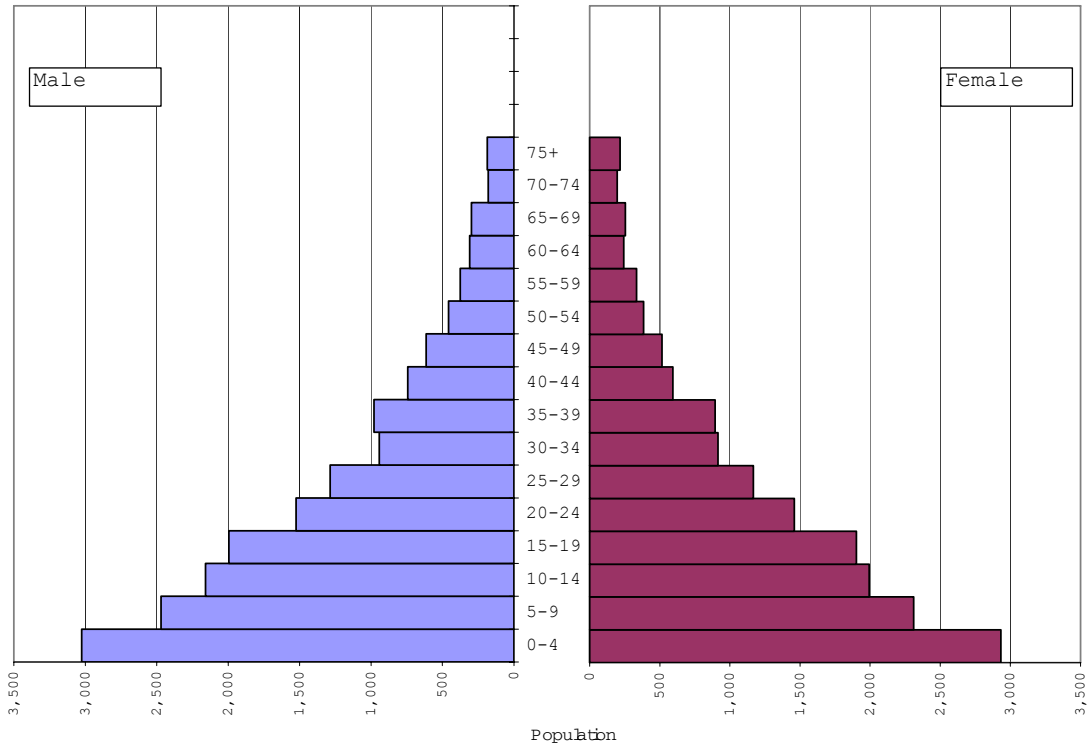

Alaska Natives: 1950

1. Population by Age and Sex